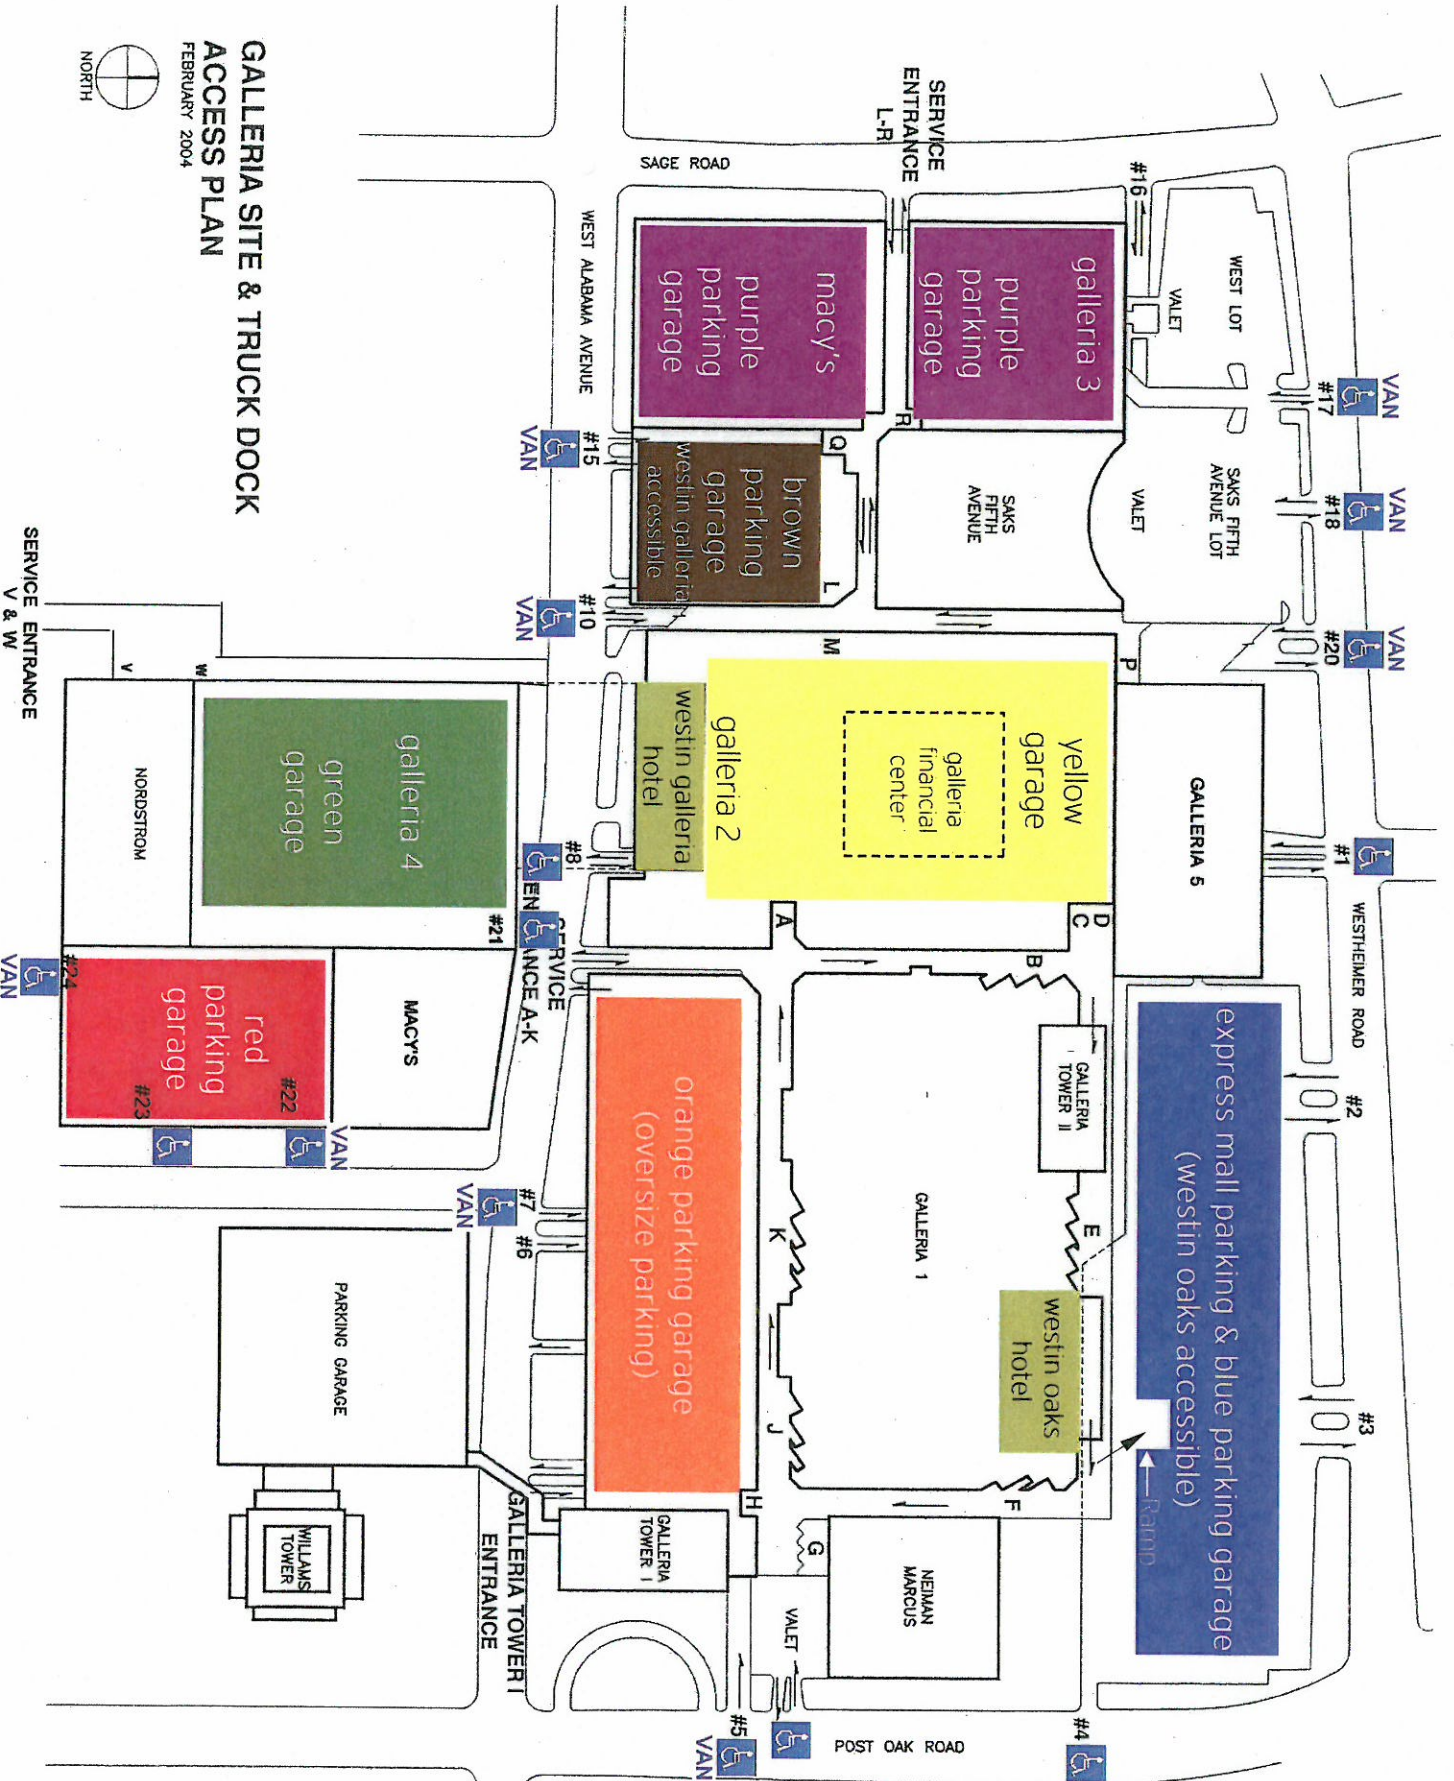

# GALLERIA SITE & TRUCK DOCK ACCESS PLAN

FEBRUARY 2004

## DIRECTIONS TO THE WESTIN GALLERIA AND THE WESTIN OAKS

### For the WESTIN OAKS:

- Left on Post Oak Boulevard (the first light);
- Right into the first entrance to the Galleria;
- The Westin Oaks will be just ahead on the left.